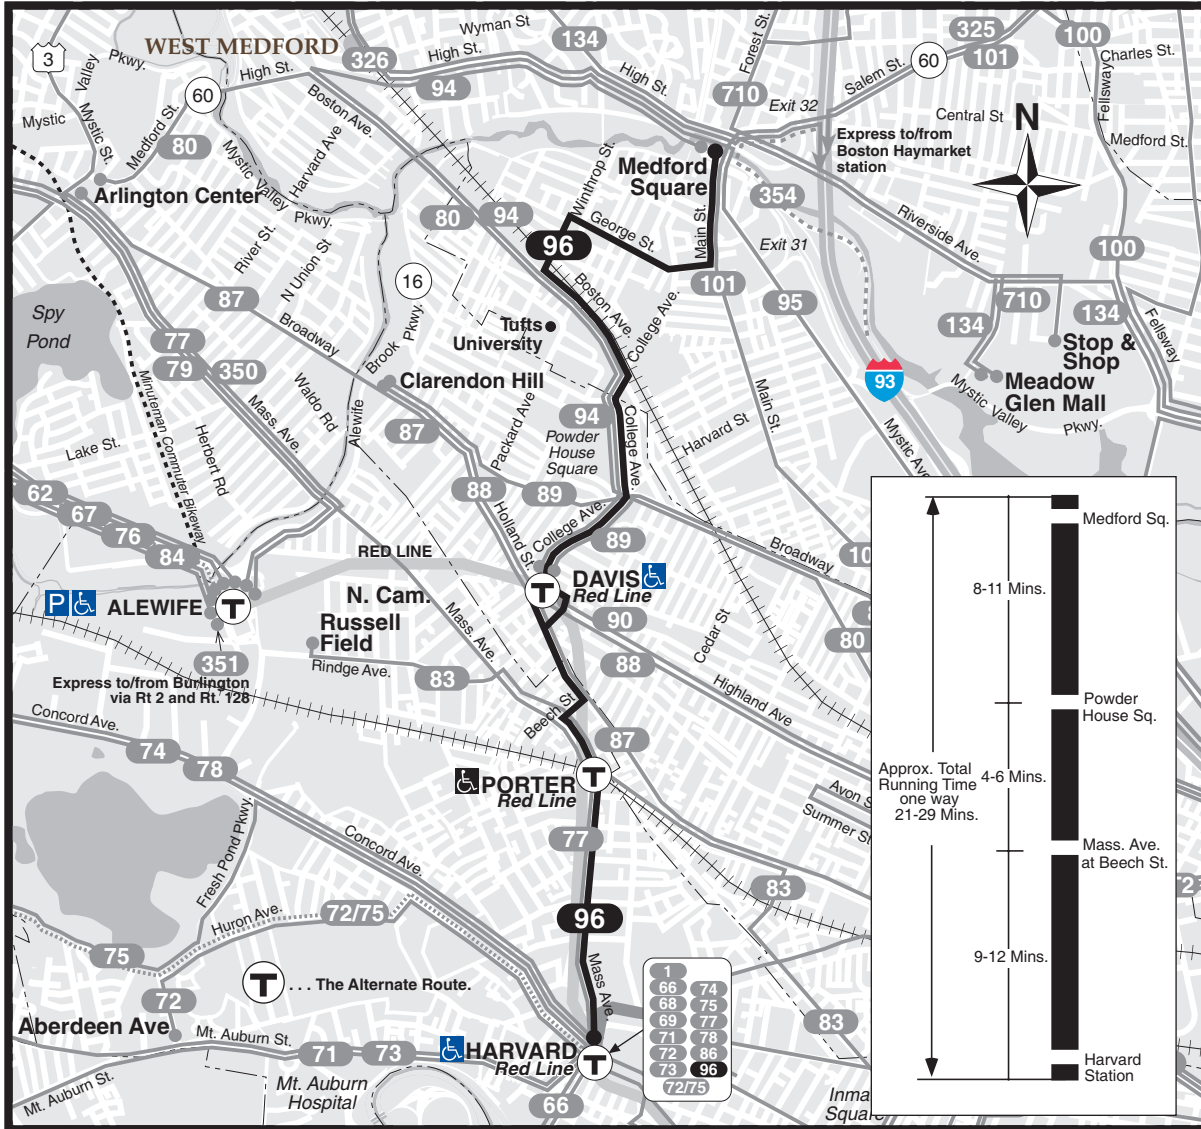

T **Route 96** Medford Square - Harvard Station via George Street & Davis Square

1	66	74
	68	75
	69	77
	71	78
	72	86
	73	86
	73	96
	72/75	

schedule change

96

SPRING Effective March 25, 2006

Medford Square - Harvard Station via George St.

Serving: Tufts University, Powder House Sq., Davis Sq. Sta., Porter Sta., Harvard University and connections to the Red Line & Fitchburg Commuter Rail

Massachusetts Bay Transportation Authority

Customer Service/Travel Info 617-222-3200
 Toll Free.....1-800-392-6100
 Hearing Impaired (TTY).....617-222-5146
 Web Site.....www.mbta.com
 Schedules subject to change, please exit rear door.
 Arrive times are approximate, subject to traffic.
 NO SMOKING on MBTA property.