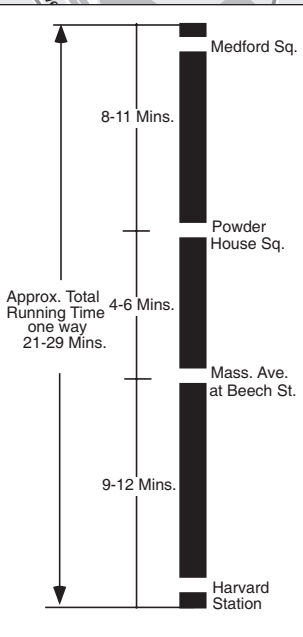

T **Route 96** Medford Square - Harvard Station via George Street & Davis Square

1	66	74
	68	75
	69	77
	71	78
	72	86
	73	86
	73	96
	72/75	

schedule change

96

SPRING Effective March 25, 2006

Medford Square - Harvard Station via George St.

Serving: Tufts University, Powder House Sq., Davis Sq. Sta., Porter Sta., Harvard University and connections to the Red Line & Fitchburg Commuter Rail

Massachusetts Bay Transportation Authority

Customer Service/Travel Info 617-222-3200
 Toll Free.....1-800-392-6100
 Hearing Impaired (TTY).....617-222-5146
 Web Site.....www.mbta.com
 Schedules subject to change, please exit rear door.
 Arrive times are approximate, subject to traffic.
 NO SMOKING on MBTA property.